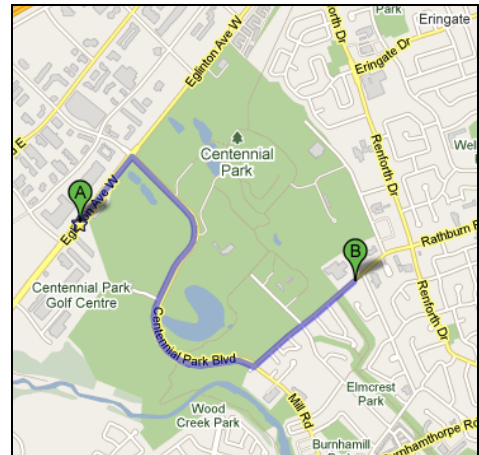

TEL (416) 646-4600

torontoairportcorporatecentre.homewoodsuites.com

TEL (416) 646-3000

torontoairportcorporatecentre.hamptoninnbyhilton.com

Directions from the Homewood Suites & Hampton Inn to the Etobicoke Olympium

1. Head northeast on Eglinton Ave W toward Centennial Park Blvd
2. Take the 1st right onto Centennial Park Blvd
3. Turn left at Rathburn Rd

HOMEWOOD SUITES BY HILTON® & HAMPTON INN BY HILTON®
TORONTO AIRPORT CORPORATE CENTRE